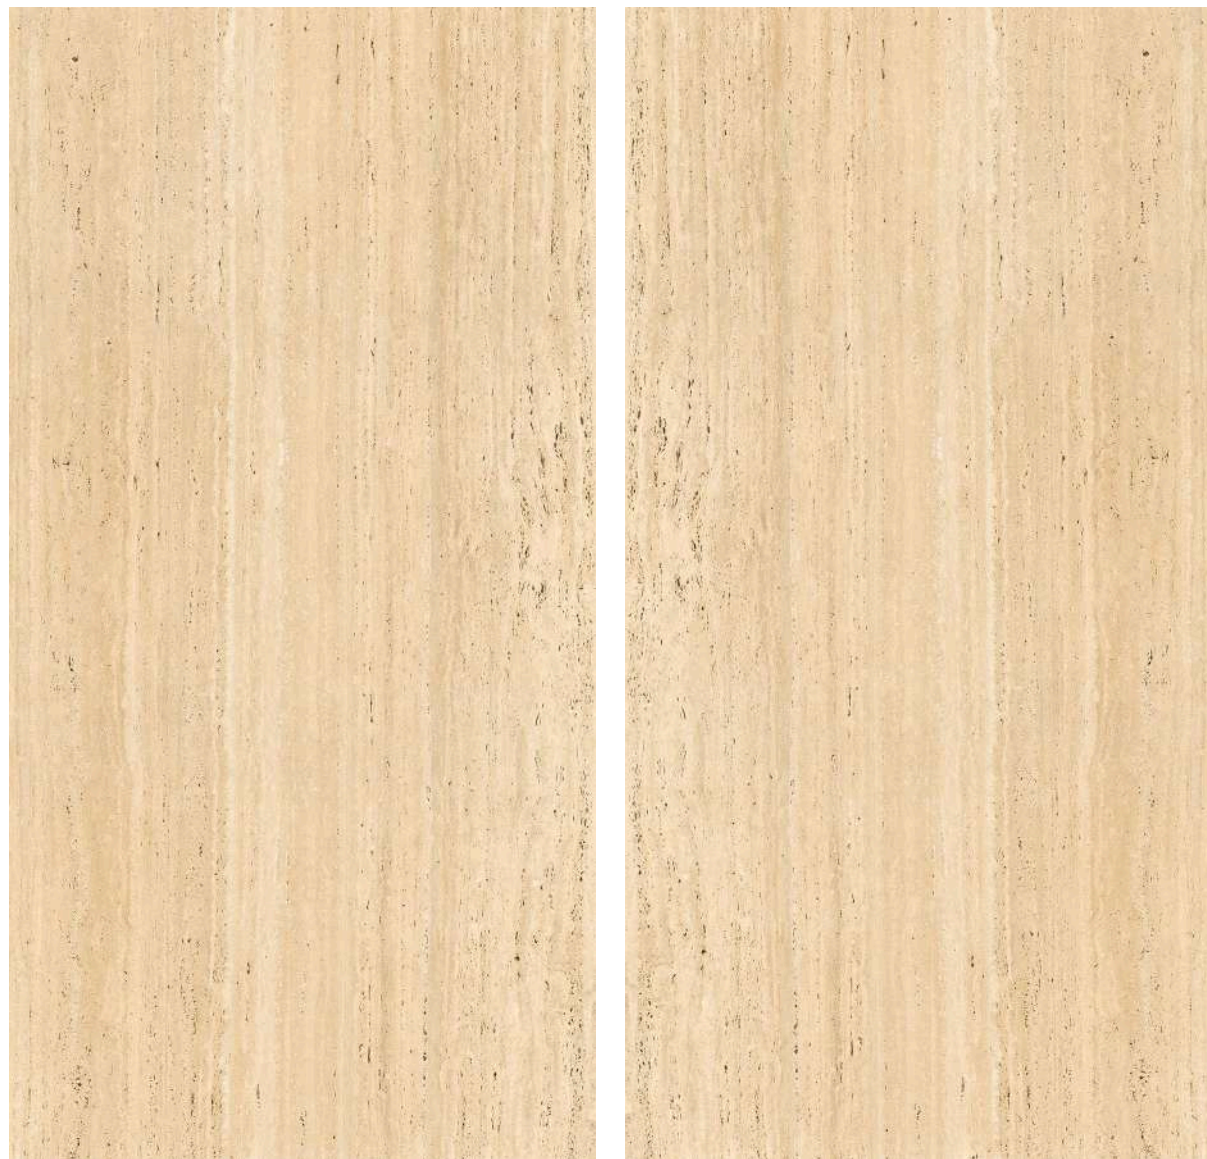

TRAVERTINO NAVONA GREY

*Additional tile faces are available for the design shown here.

Travertino Navona Grey

Size	Thickness	Finish
160x320 (cm)	+ 12mm	Matt

TRAVERTINE BEIGE

Travertine Beige Matt

Size	Thickness	Finish
120x240 (cm)	+ 9mm	Matt