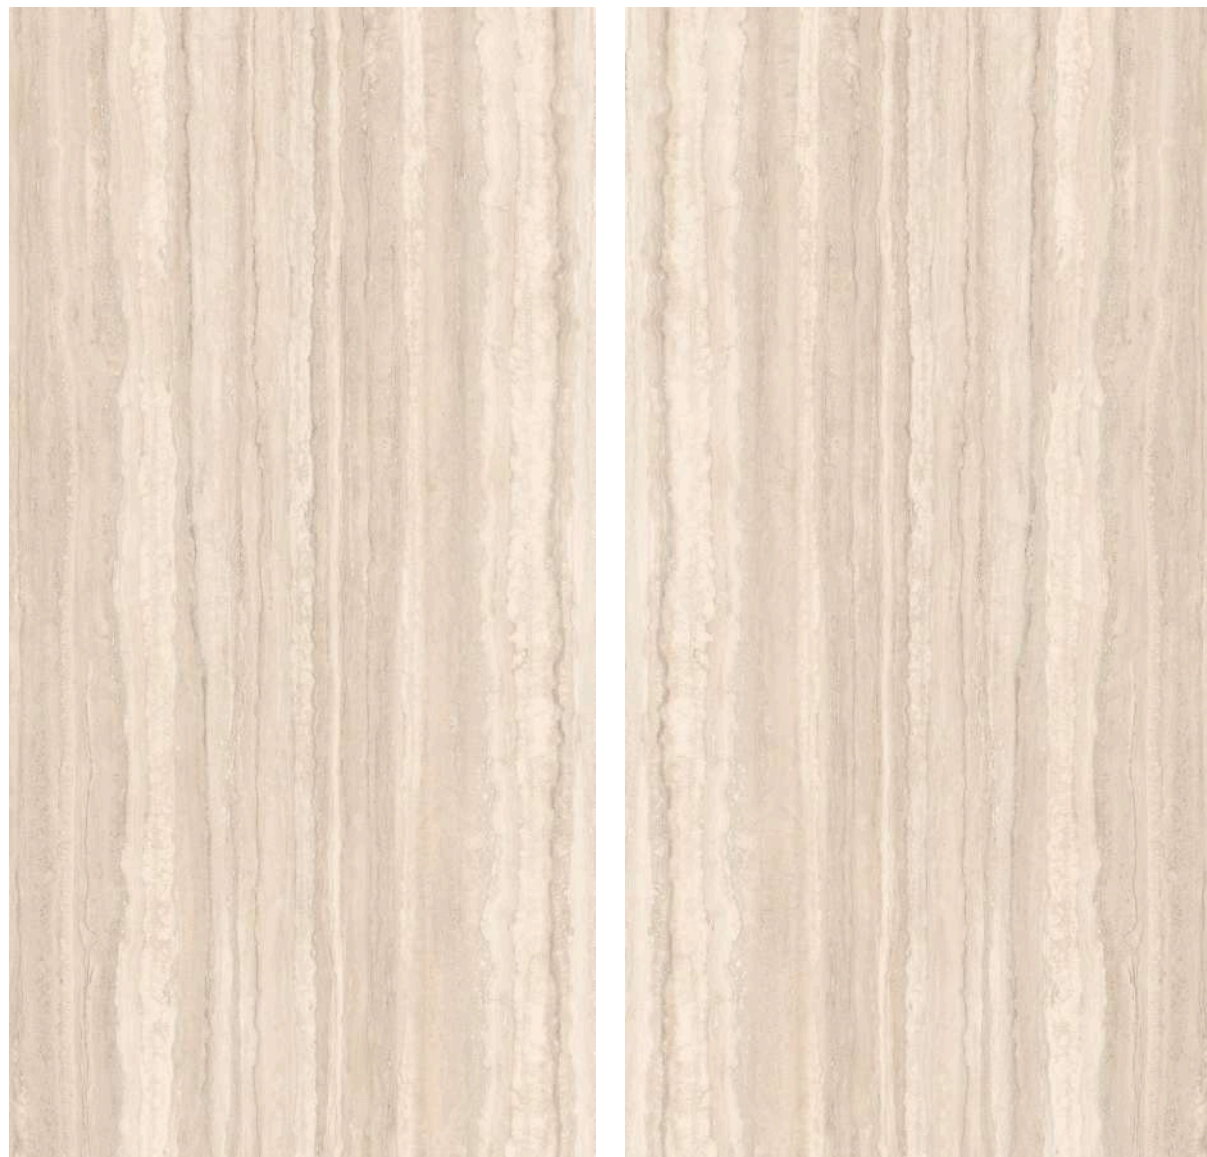

IVORY

GREIGE

BEIGE

Travertino Romano

Size	Thickness	Finish
120x278 (cm)	+ 6.5mm	Silk
120x120 (cm)	+ 6.5-9mm	Silk
60x120 (cm)	+ 6.5-9mm	Silk

TRAVERTINO HEAVEN BEIGE

Travertino Heaven Beige

Size	Thickness	Finish
160x320 (cm)	+ 6mm	Matt